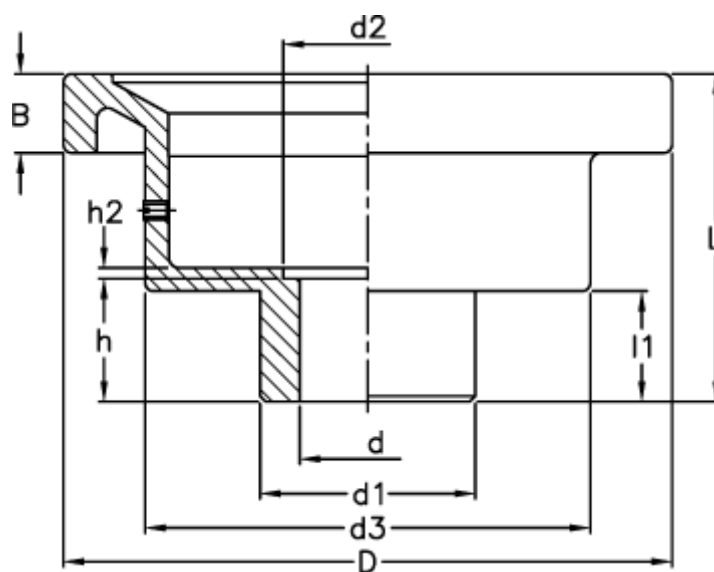

Article number: 2307028731

Description: E+G Solid handwheel
VAD.250-GXX2-A22

Measures

B	= 23.0	L	= 81.5
D	= 250	l1	= 25.0
d1	= 48		
d2	= 37.0		
d3	= 80		
d H7	= 22		
h	= 28.0		
h2	= 4.5		